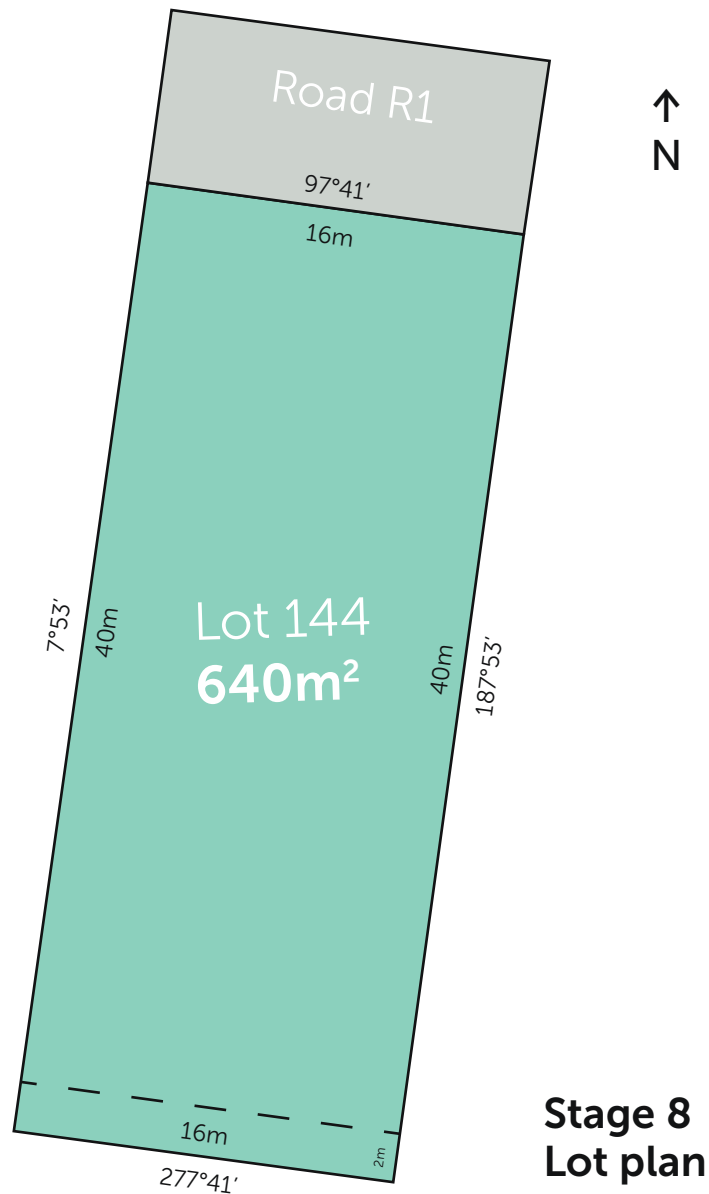

LOOKING TO BUILD?
LANDINWARRNAMBOOL.COM.AU

What's the best way to create the perfect House & Land package?

It's as simple as taking this site plan to your building designer or builder and choosing or designing a floorplan that fits on it.

northernEDGE
imagine life at the edge

Want to know the price of this block?

Call Sam Stevens on 0408529843 or email sam@landinwarrnambool.com.au