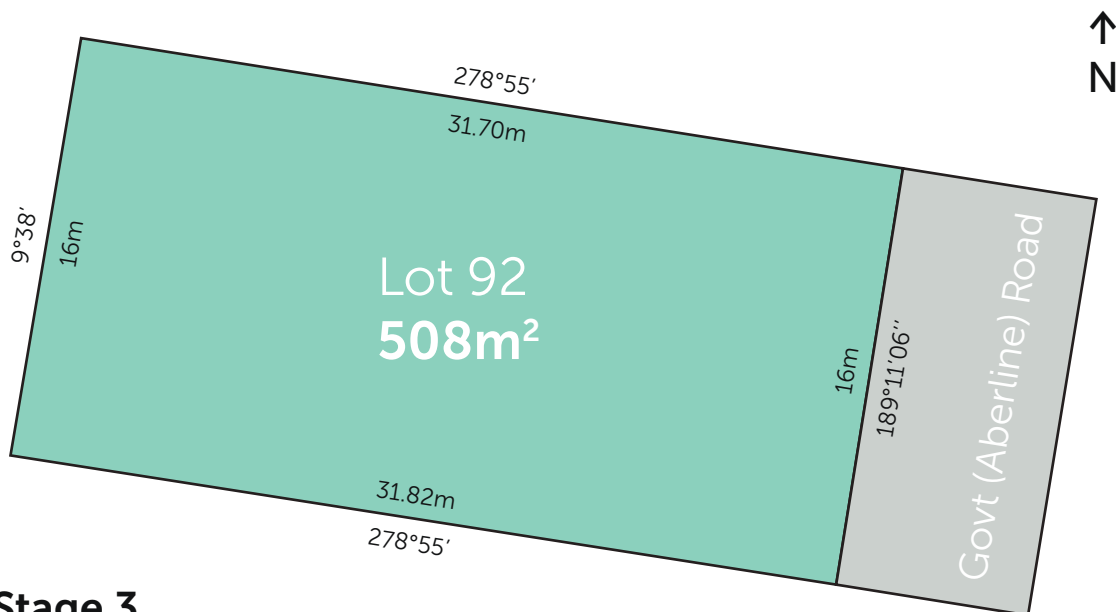

**Stage 3
Lot plan**

northernEDGE
imagine life at the edge

Want to know the price of this block?

Call Sam Stevens on 0408529843 or email sam@landinwarrnambool.com.au