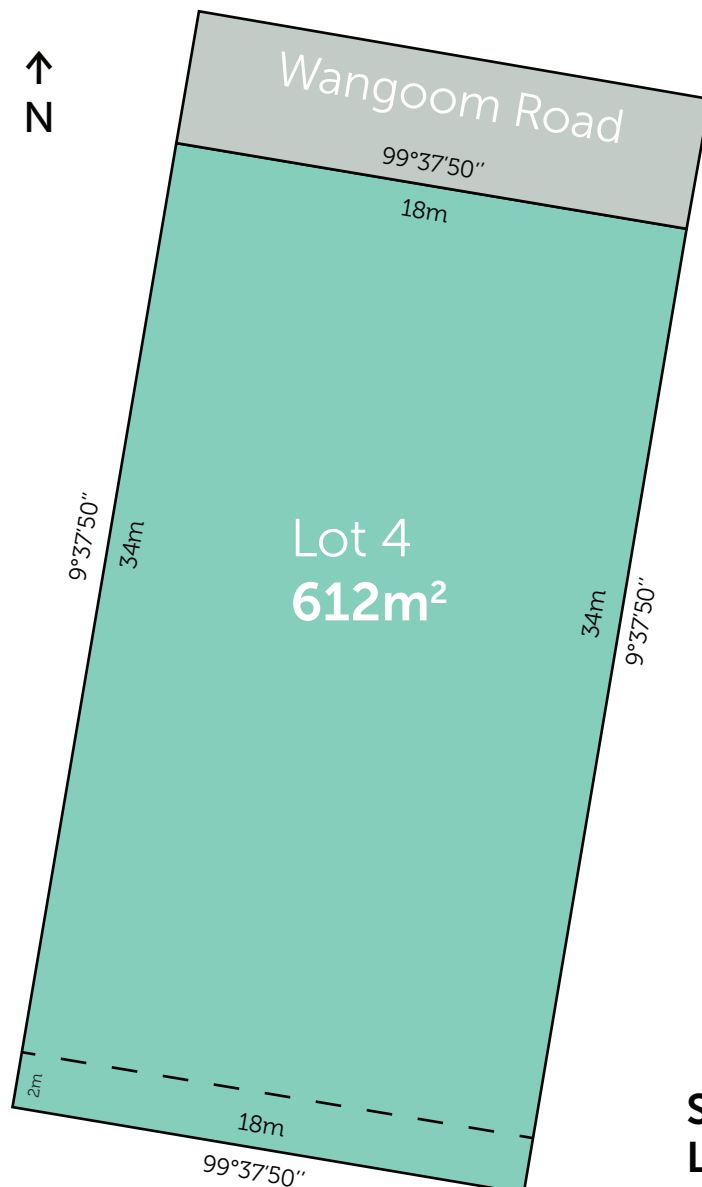

BUILDINOZ
build your best lifestyle

What's the best way to create the perfect House & Land package?

It's as simple as taking this site plan to your building designer or builder and choosing or designing a floorplan that fits on it.

**Stage 1
Lot plan**

northernEDGE
imagine life at the edge

Want to know the price of this block?

Call Sam Stevens on 0408529843 or email sam@landinwarrnambool.com.au