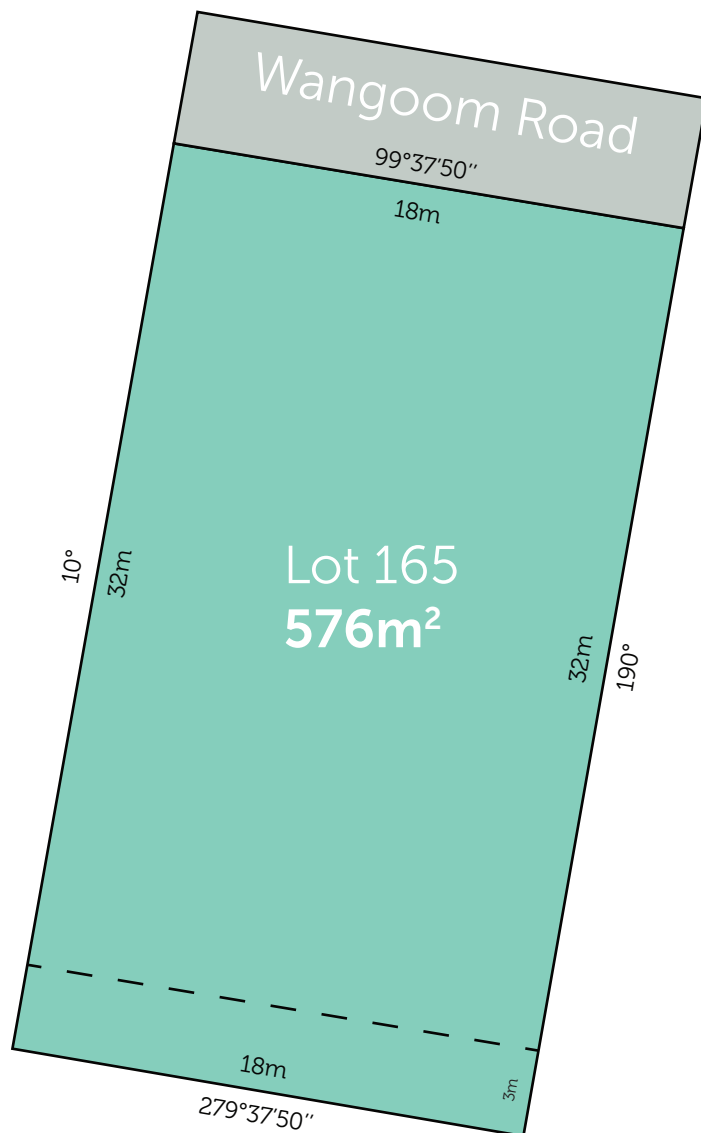

BUILDINOZ
build your best lifestyle

What's the best way to create the perfect House & Land package?

It's as simple as taking this site plan to your building designer or builder and choosing or designing a floorplan that fits on it.

↑
N

**Stage 1
Lot plan**

northernEDGE
imagine life at the edge

Want to know the price of this block?

Call Sam Stevens on 0408529843 or email sam@landinwarrnambool.com.au