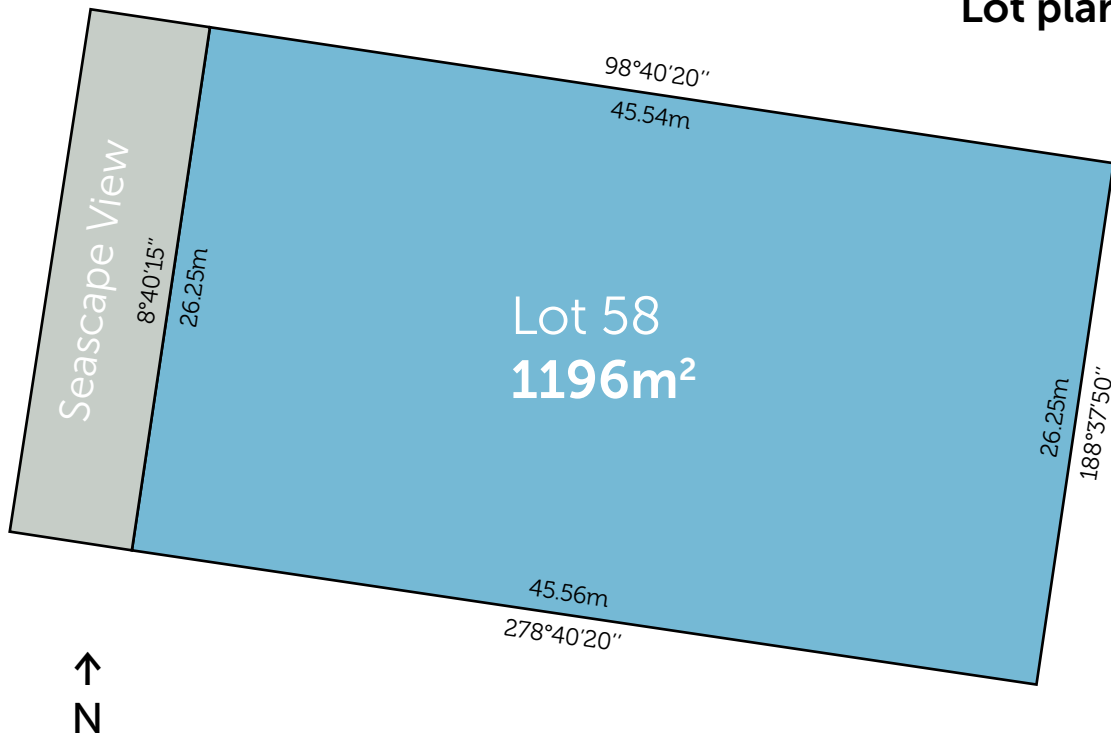

Stage 3 Lot plan

HopkinsRidge
E S T A T E

Want to know the price of this block?

Call Sam Stevens on 0408529843 or email sam@landinwarrnambool.com.au