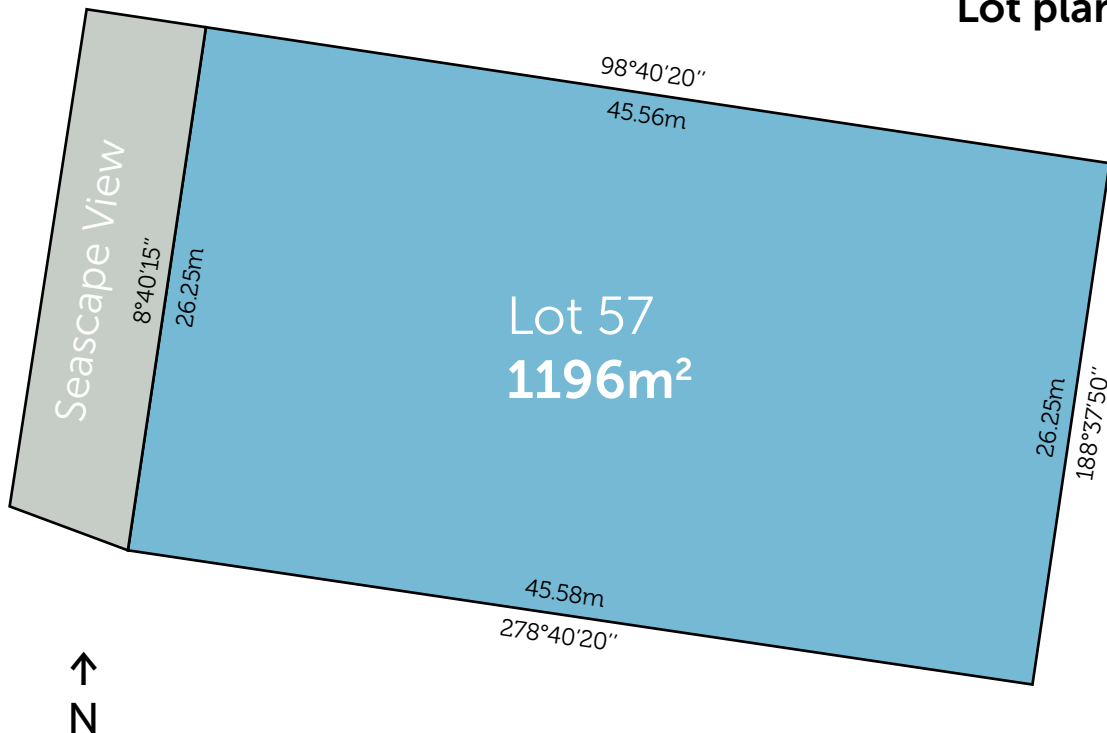

Stage 3 Lot plan

HopkinsRidge
E S T A T E

Want to know the price of this block?

Call Sam Stevens on 0408529843 or email sam@landinwarrnambool.com.au